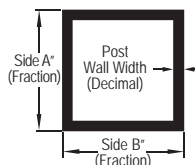

*Residential Grade only.

ADORNMENTS

COLORS

GRADES: CHANNELS & PICKETS

POST SIZES

| | |
|-------------------------|-----------------|
| 2" x 2" x .062" | 3" x 3" x .125" |
| 2" x 2" x .093" | 4" x 4" x .125" |
| 2" x 2" x .125" | 4" x 4" x .250" |
| 2 1/2" x 2 1/2" x .075" | 6" x 6" x .125" |
| 2 1/2" x 2 1/2" x .125" | 6" x 6" x .250" |