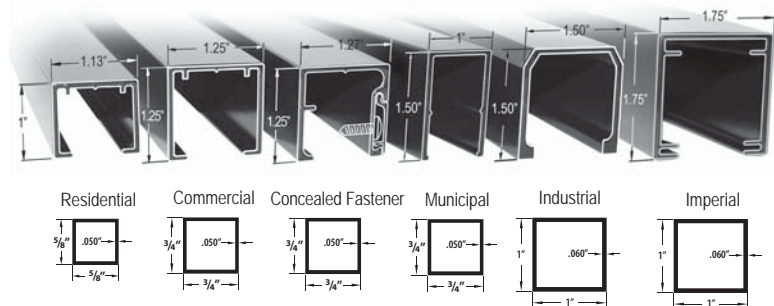

*Residential Grade only.

ADORNMENTS

COLORS

GRADES: CHANNELS & PICKETS

POST SIZES

| | |
|-------------------------|-----------------|
| 2" x 2" x .062" | 3" x 3" x .125" |
| 2" x 2" x .093" | 4" x 4" x .125" |
| 2" x 2" x .125" | 4" x 4" x .250" |
| 2 1/2" x 2 1/2" x .075" | 6" x 6" x .125" |
| 2 1/2" x 2 1/2" x .125" | 6" x 6" x .250" |